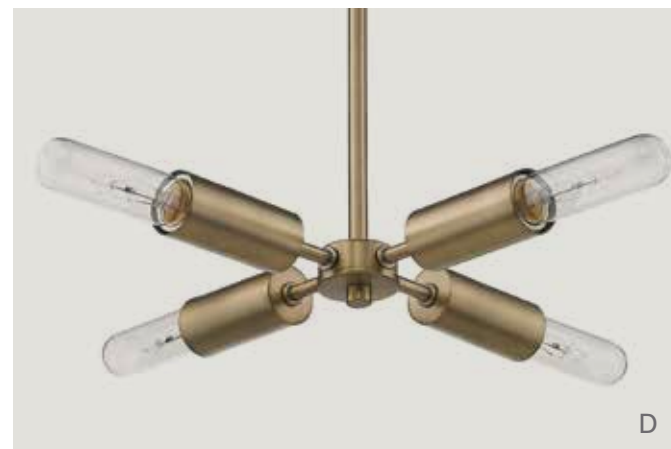

B

A

C

- A. RHIAN IN10050BK Matte Black
- B. PEYTON IN11015RB Raw Brass
- C. KENNEDY IN11133BK Matte Black

MID-CENTURY inspiration

A blast from the past when rock and roll played in the family sedan and wood paneling shared a room with shag carpet. It was a bright age for design, with materials, patterns and shapes that were out of this world — meet “mid-century” modern inspired fixtures. Bold and daring, this style is anything but boring and continues to be reimagined for this century.