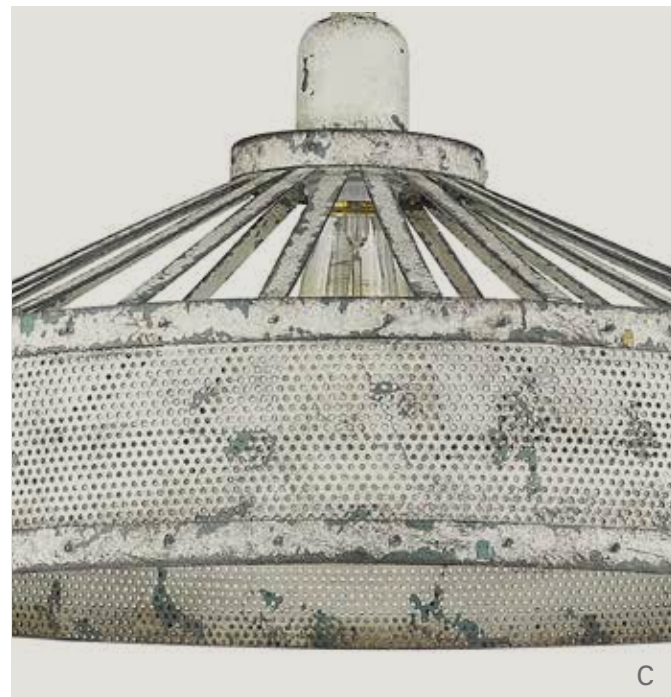

A. COLBY IN11170SN Satin Nickel
B. ORELLA IN41100BK Matte Black
C. IRIS IN21514AI Aged Ivory