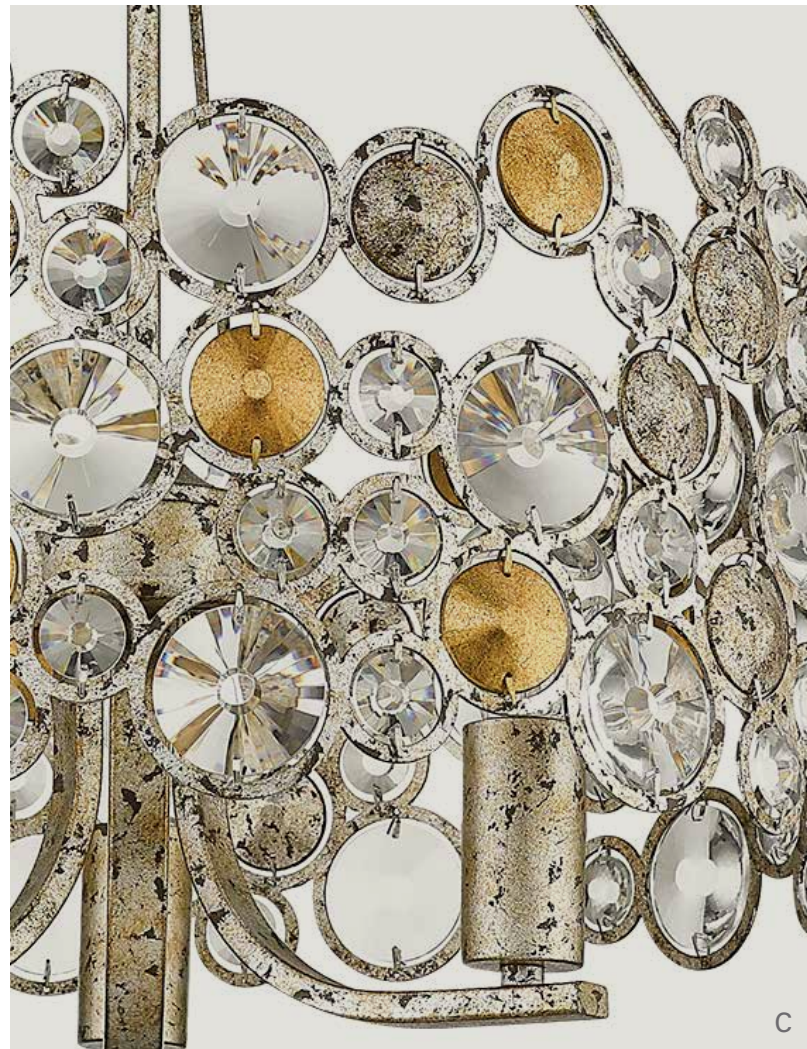

Good design is all about DETAILS

- A. LINCOLN 1533ATB Antique Brass
- B. PORTSMITH IN21225PN Polished Nickel
- C. VITTOZZI TP10001ASL Antique Silver Leaf
- D. VIRGINIA IN21147BK Matte Black