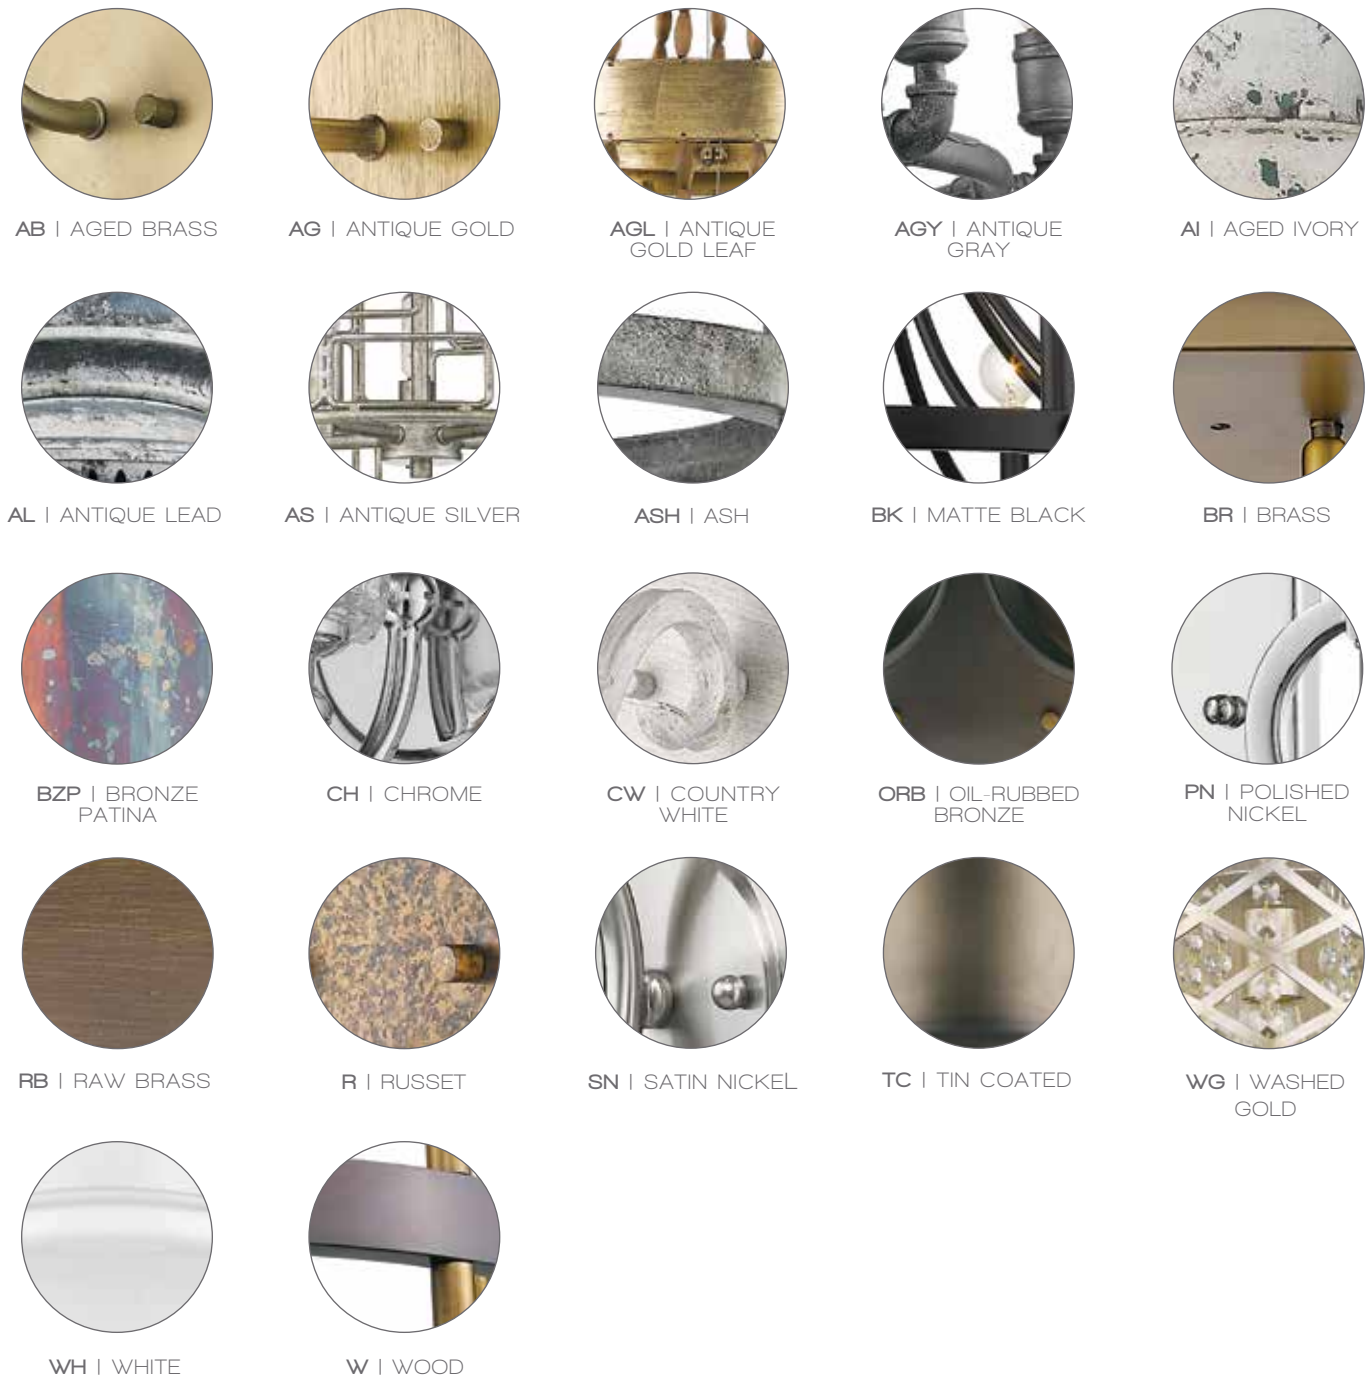

INTERIOR FINISHES

Today there are more unique finishes than ever and the style of our lighting fixtures change with the finishes and materials used. Of course, there are the classic clean finishes, plus antiqued or aged, polished or patina, raw or russet, and more. The choices and possible combinations are limitless.