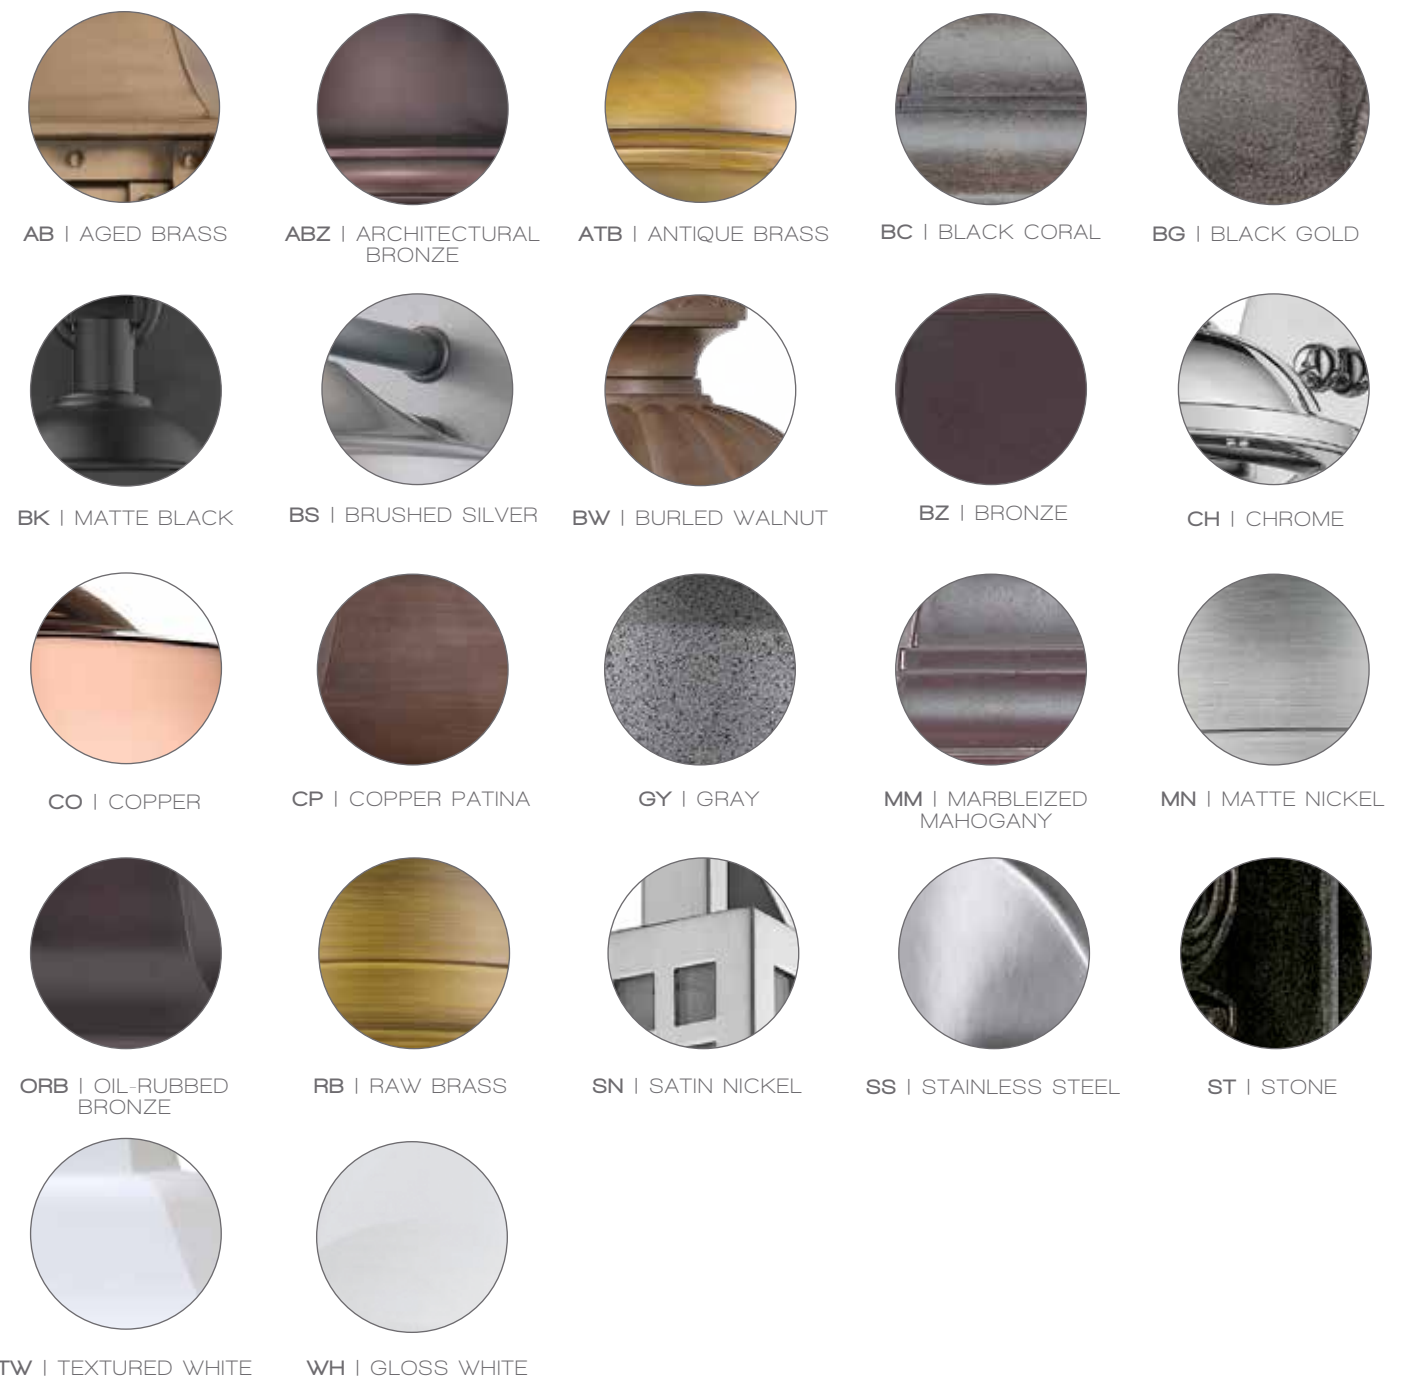

OUTDOOR FINISHES

Acclaim Lighting offers a wide variety of finishes and materials in our outdoor fixtures. We take in consideration the outdoor elements such as ultraviolet rays, humidity, salt air and environmental pollutants and we mindfully choose the highest quality of materials for our price points.